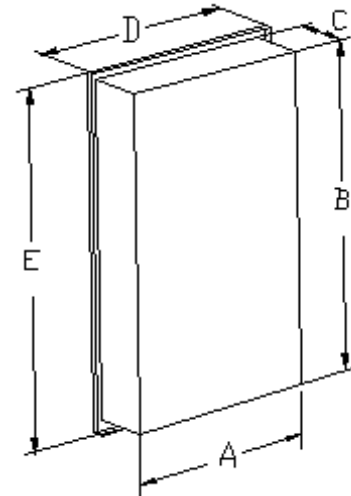

Cabinet shall have a 1/2" wide flange on 3 sides to conceal gap between door and body.

Cabinet shall have full piano hinge and a magnetic door catch.

Each cabinet shall include two, or more, adjustable metal pre-painted.

Cabinet shall be reversible for left-hand or right-hand installation.

Plate glass mirror shall have all four edges polished.

MODEL NO.	WALL OPENING			OVERALL SIZE		MIRROR TYPE
	A	B	C	D	E	
935P24WH	14	24	3-1/2	16	26	Polished Edge
935P34WH	14	34	3-1/2	16	36	Polished Edge
936P24WH	14	24	3-1/2	16	26	Beveled Edge
936P34WH	14	34	3-1/2	16	36	Beveled Edge